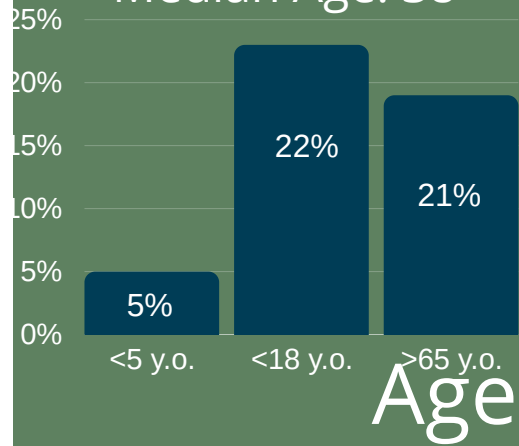

## Marquette County

**2024 Population: 67,344**

**2023 Population: 66,364**

**Labor Force (2024): 33,400**

**Unemployment Rate (2024): 5.2%**

## Upper Peninsula

**2024 Population: 305,128**

**2023 Population: 303,123**

**Labor Force (2024): 141,820**

**Unemployment Rate (2024): 6.77%**

Champion Township	239
Chocolay Township	5,925
Ely Township	2,101
Ewing Township	175
Forsyth Township	6,175
Humboldt Township	460
Ishpeming Township	3,514
Marquette Township	3,907
Michigamme Township	262
Negaunee Township	3,104
Powell Township	908
Republic Township	985
Richmond Township	938
Sands Township	2,428
Skandia Township	891
Tilden Township	961
Turin Township	160
Wells Township	192
West Branch Township	1,477

## Township Populations

Median Age: 38

**Marquette (2024)**

21,845

**Negaunee (2024)**

4,676

**Ishpeming (2024)**

6,207

City Populations

Asian 1%

American Indian and Alaskan Native 2%

Black 2%

Caucasian 92%

2024

Minority Groups

Gender