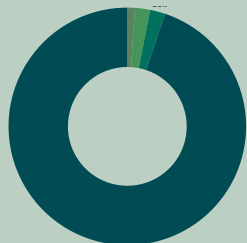

## Upper Peninsula

**2024 Population: 305,128**

**2023 Population: 303,123**

**Labor Force (2024): 141,820**

**Unemployment Rate (2024): 6.77%**

Champion Township	239
Chocolay Township	5,925
Ely Township	2,101
Ewing Township	175
Forsyth Township	6,175
Humboldt Township	460
Ishpeming Township	3,514
Marquette Township	3,907
Michigamme Township	262
Negaunee Township	3,104
Powell Township	908
Republic Township	985
Richmond Township	938
Sands Township	2,428
Skandia Township	891
Tilden Township	961
Turin Township	160
Wells Township	192
West Branch Township	1,477

## Township Populations

Median Age: 38

**Marquette (2024)**

21,845

**Negaunee (2024)**

4,676

**Ishpeming (2024)**

6,207

City Populations

Asian 1%

American Indian and Alaskan Native 2%

Black 2%

Caucasian 92%

2024

Minority Groups

Gender