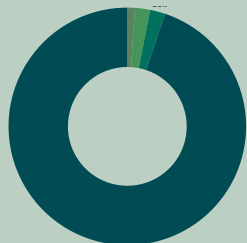

2025 Population: 306,298

2024 Population: 305,128

Labor Force (2025): 143,175

Unemployment Rate (2024): 7.44%

Champion Township	239
Chocolay Township	5,925
Ely Township	2,101
Ewing Township	175
Forsyth Township	6,175
Humboldt Township	460
Ishpeming Township	3,514
Marquette Township	3,907
Michigamme Township	262
Negaunee Township	3,104
Powell Township	908
Republic Township	985
Richmond Township	938
Sands Township	2,428
Skandia Township	891
Tilden Township	961
Turin Township	160
Wells Township	192
West Branch Township	1,477

Township Populations

Median Age: 38

Marquette (2024)

22,021

Negaunee (2024)

4,688

Ishpeming (2024)

6,222

City Populations

Asian 1%

American Indian and Alaskan Native 2%

Black 2%

Caucasian 92%

2025

Minority Groups

Gender