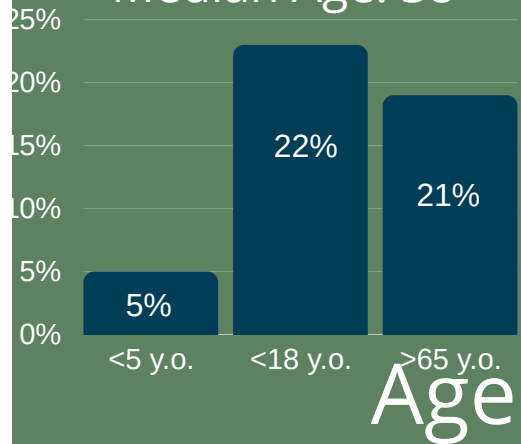

POPULATION & DEMOGRAPHICS

for Marquette County

Marquette County

2025 Population: 68,350

2024 Population: 67,344

Labor Force (2025): 33,538

Unemployment Rate (2025): 6.05%

Upper Peninsula

2025 Population: 306,298

2024 Population: 305,128

Labor Force (2025): 143,175

Unemployment Rate (2024): 7.44%

Champion Township	239
Chocolay Township	5,925
Ely Township	2,101
Ewing Township	175
Forsyth Township	6,175
Humboldt Township	460
Ishpeming Township	3,514
Marquette Township	3,907
Michigamme Township	262
Negaunee Township	3,104
Powell Township	908
Republic Township	985
Richmond Township	938
Sands Township	2,428
Skandia Township	891
Tilden Township	961
Turin Township	160
Wells Township	192
West Branch Township	1,477

Township Populations

Median Age: 38

Marquette (2024)

22,021

Negaunee (2024)

4,688

Ishpeming (2024)

6,222

City Populations

Asian 1%

American Indian and Alaskan Native 2%

Black 2%

Caucasian 92%

2025

Minority Groups

Gender